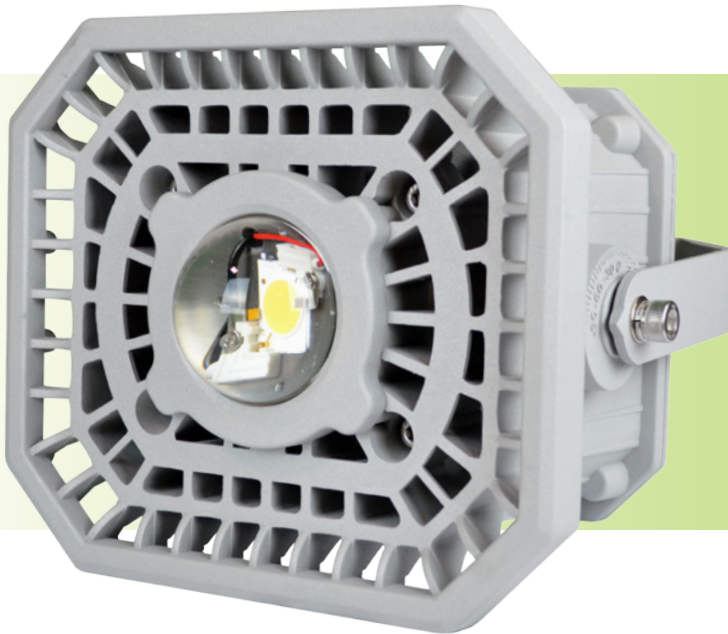

SUPER FLOOD: 60W

Specifications

Power Source:	100~277 VAC
Power:	60 watts
Replaces:	320 watt Flood
Power Factor:	> 0.9
Luminous Efficacy:	112 lm/w
Lumens:	7000 lm
CRI:	80+
Operating Temperature:	-30C to 65C
Color Temperature:	4000K and 5000K
Size:	10" X 9" x 9"
Weight:	18 lb.
Dimmable:	No

Benefits

Compact size makes fixture easy to install
 Easy solution to small spaces needing light
 Instant "ON" full brightness (including sub-zero temperatures)
 Average lifetime 50,000 hours

Features

5 year warranty
 Field serviceable fixture
 Rugged, weatherproof design
 UL 1598/8750 Compliant

Applications

Flood Lighting
 Residential Outdoor Lighting
 Sign Lighting

Optional Hardware

WM – Work Mount Handle

Ordering Information

Model:	FL60-
Kelvin:	Option of 4000K or 5000K
Voltage:	1 (100~277 VAC)
Lens Type:	Options: 1 – 60°, 2 - 90°
Housing Color:	GR – Gray
Mounting:	1 (U Mount)
Photoeye:	Options: 0 – No photoeye, 1 – Photoeye*